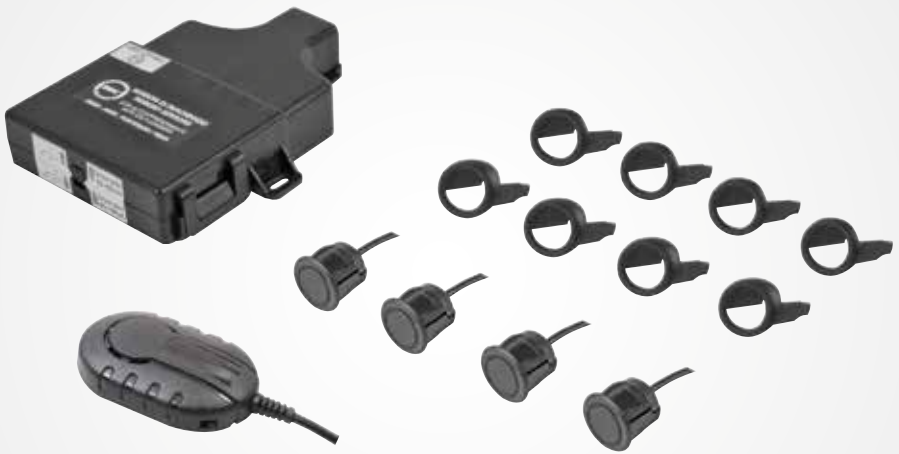

Go to cart

1

2

40cm

10/25cm

10/25cm

40cm

Best-in-class technology and style.

### 1 Daily mirror camera.

Digital rear view mirror with built-in multimedia system, front camera integrated in mirror housing and rear view camera for installation at the rear of the vehicle. Touch screen control functions for audio, video playback, viewing photos, camera settings and recording on microSD card.